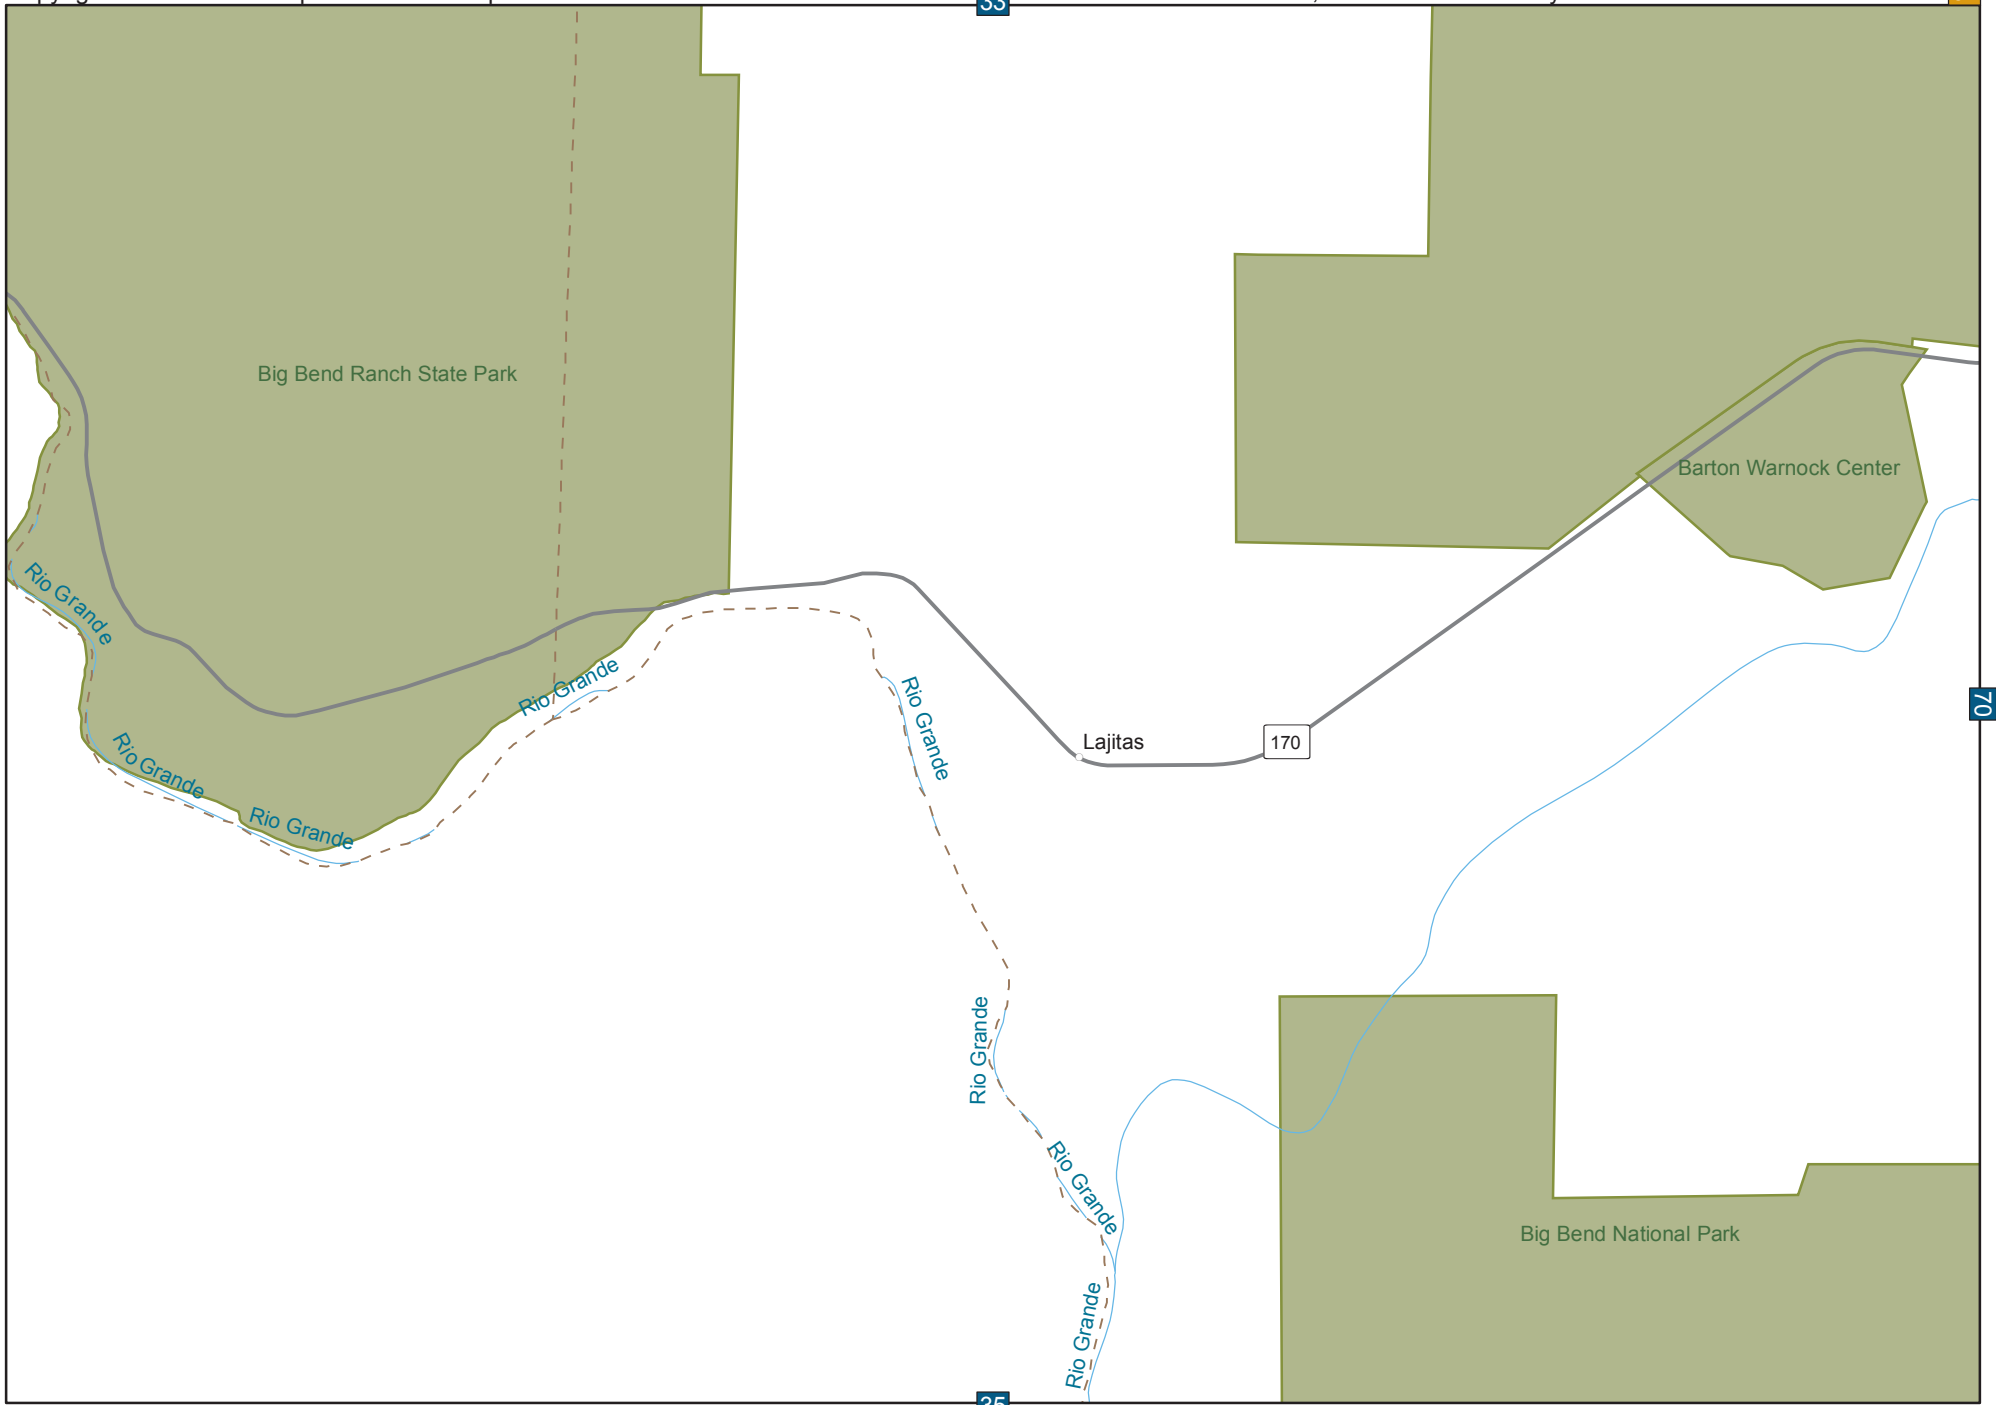

33

35

170

70

Big Bend Ranch State Park

Barton Warnock Center

Big Bend National Park

Lajitas

Rio Grande

Rio Grande

Rio Grande

Rio Grande

Rio Grande

Rio Grande

Rio Grande

Rio Grande